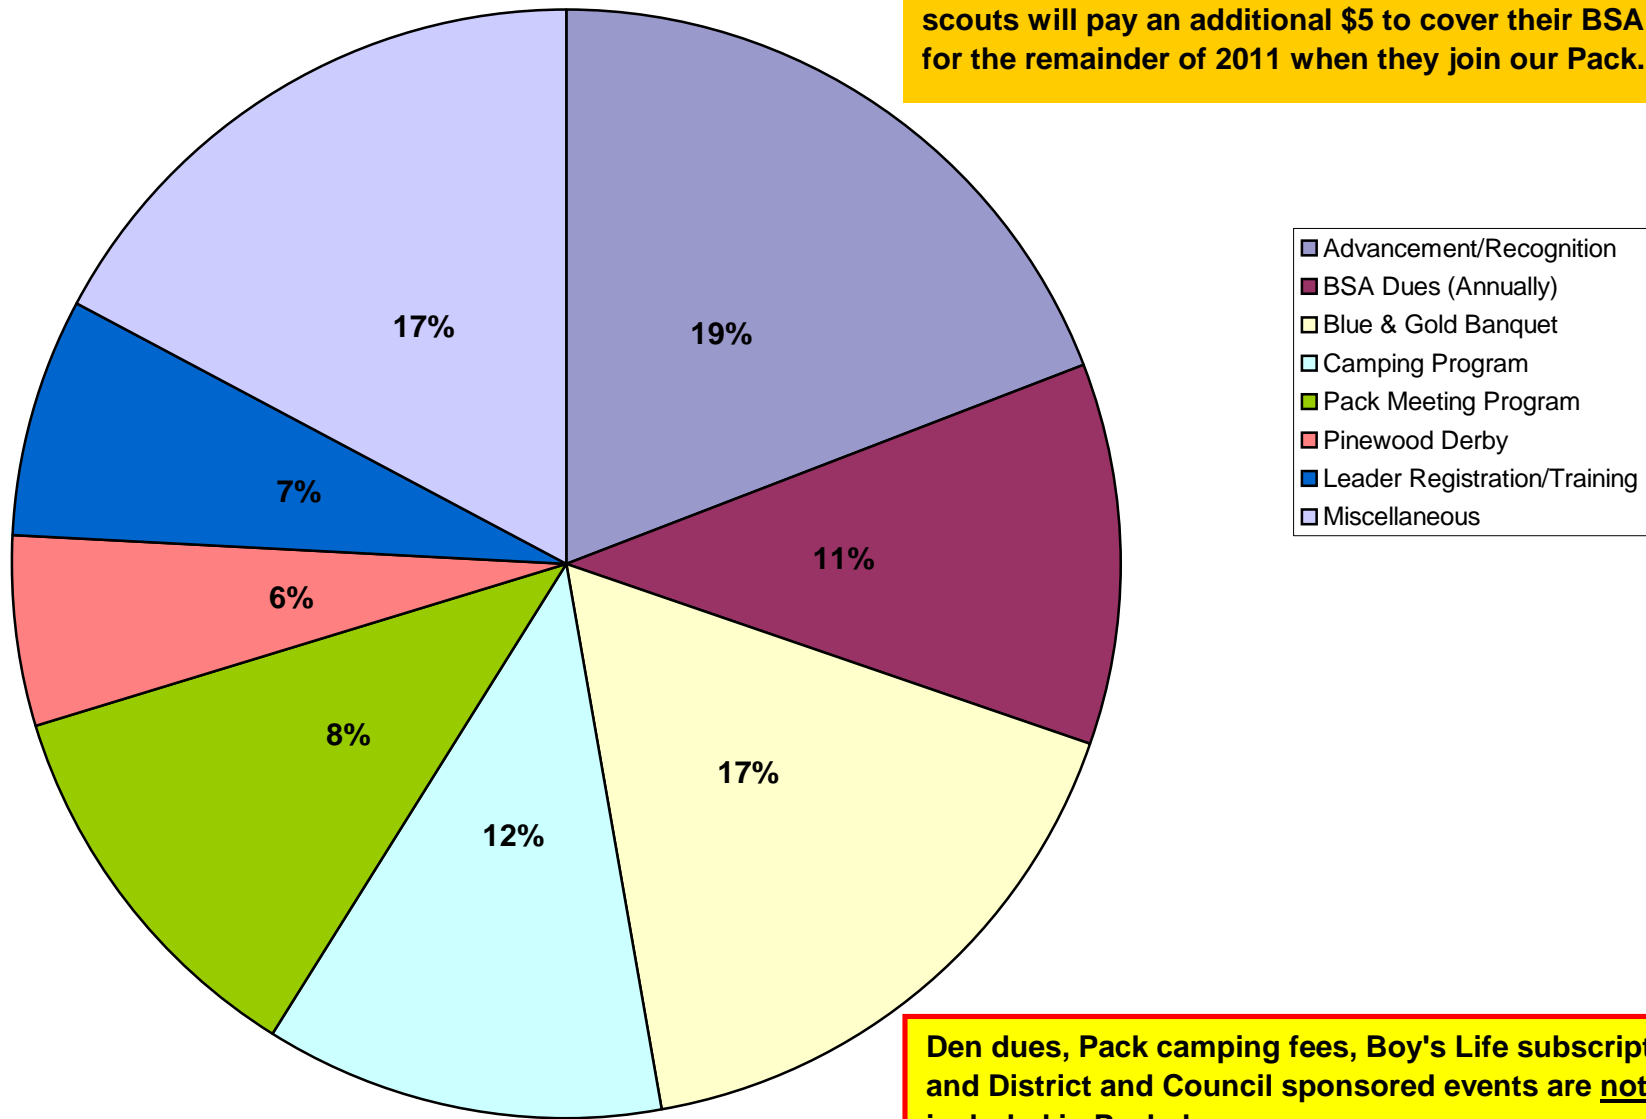

# Where Do My Pack Dues Go?

Your Pack dues are \$130 for the 2011-2012 program year. \$15 of your dues are applied toward your 2012 BSA dues and are paid in January during our Pack's recharter. New scouts will pay an additional \$5 to cover their BSA dues for the remainder of 2011 when they join our Pack.

Den dues, Pack camping fees, Boy's Life subscriptions, and District and Council sponsored events are not included in Pack dues.